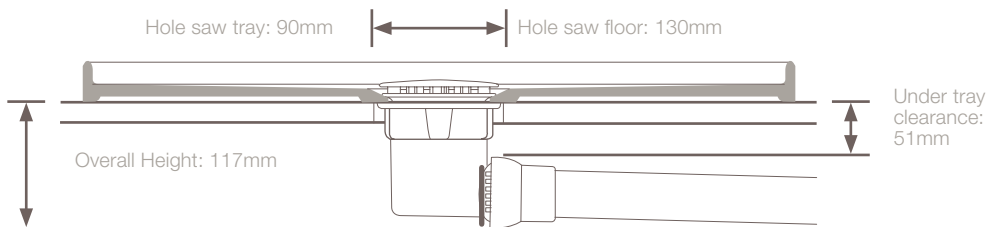

Acrylic Wastes

NEWLINE EASY CLEAN WASTE

- For use with NEWLINE acrylic trays.
- Convenient easy clean waste system.
- Side or top entry.
- Chrome or white grill.

CHR T/ENTRY (Supplied as standard with Newline Acrylic Showers)

PRODUCT CODE	COLOUR	WASTE EXIT	WATER ENTRY
CHR T/ENTRY	Chrome	Side	Top
CHR S/ENTRY	Chrome	Side	Side
CHR B/E T/ENTRY	Chrome	Bottom	Top
CHR B/E S/ENTRY	Chrome	Bottom	Side
CHR H/F T/ENTRY	Chrome	Hi Flow	Top
CHR H/F S/ENTRY	Chrome	Hi Flow	Top
WH T/ENTRY	White	Side	Top
WH S/ENTRY	White	Side	Side
WH B/E T/ENTRY	White	Bottom	Top
WH B/E S/ENTRY	White	Bottom	Side

NEWLINE EASY CLEAN WASTE: SIDE EXIT

NEWLINE EASY CLEAN WASTE: BOTTOM EXIT

NEWLINE EASY CLEAN WASTE: HI FLOW