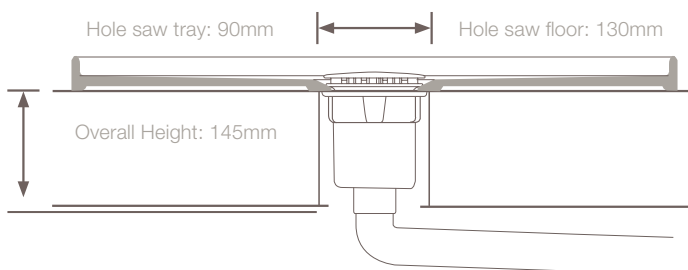

Acrylic Wastes

NEWLINE EASY CLEAN WASTE

- For use with NEWLINE acrylic trays.
- Convenient easy clean waste system.
- Side or top entry.
- Chrome or white grill.

CHR T/ENTRY (Supplied as standard with Newline Acrylic Showers)

PRODUCT CODE	COLOUR	WASTE EXIT	WATER ENTRY
CHR T/ENTRY	Chrome	Side	Top
CHR S/ENTRY	Chrome	Side	Side
CHR B/E T/ENTRY	Chrome	Bottom	Top
CHR B/E S/ENTRY	Chrome	Bottom	Side
CHR H/F T/ENTRY	Chrome	Hi Flow	Top
CHR H/F S/ENTRY	Chrome	Hi Flow	Top
WH T/ENTRY	White	Side	Top
WH S/ENTRY	White	Side	Side
WH B/E T/ENTRY	White	Bottom	Top
WH B/E S/ENTRY	White	Bottom	Side

NEWLINE EASY CLEAN WASTE: SIDE EXIT

NEWLINE EASY CLEAN WASTE: BOTTOM EXIT

NEWLINE EASY CLEAN WASTE: HI FLOW