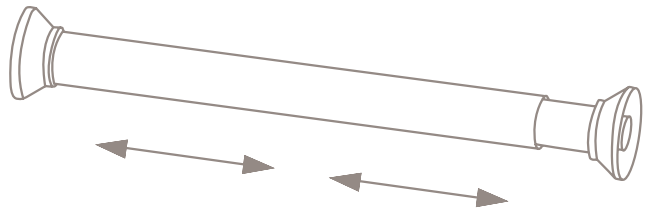

Accessories

EASY FIT EXTENDABLE CURTAIN RAIL

Fits most showers and baths

To install: just extend and fit.

White only.

2 size options:

Shower Rail - 680mm to 1100mm

Bath Rail - 1100mm to 1850mm

SIZE	DESCRIPTION	PRODUCT CODE
680mm—1100mm	Shower Rail	2600
1100mm—1850mm	Bath Rail	21100