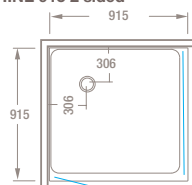

NB. Warranty void if recommended glue and sealant not used.

SPECIFICATIONS

RHINE 1000 2 sided

Shower height: 1885mm
Door radius: 760mm
Sill height: 55mm
Low Profile Tray

RHINE 915 2 sided

Shower height: 1920mm
Door radius: 665mm
Sill height: 90mm
High Profile Tray
Low Profile Option Available

RHINE 820 2 sided

Shower height: 1920mm
Door radius: 565mm
Sill height: 90mm
High Profile Tray
Low Profile Option Available

RHINE 900DRx750 2 sided A

Shower height: 1885mm
Door radius: 650mm
Sill height: 55mm
Low Profile Tray
Non reversible tray

RHINE 900DRx750 2 sided B

Shower height: 1885mm
Door radius: 650mm
Sill height: 55mm
Low Profile Tray
Non reversible

RHINE 750DRx900 2 sided A

Shower height: 1885mm
Door radius: 555mm
Sill height: 55mm
Low Profile Tray
Non reversible

RHINE 750DRx900 2 sided B

Shower height: 1885mm
Door radius: 555mm
Sill height: 55mm
Low Profile Tray
Non reversible

RHINE 1004 3 sided

Shower height: 1890mm
Door radius: 760mm
Sill height: 60mm
Low Profile Tray
NB: Moulding cannot be on back wall