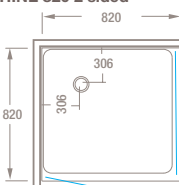

NB. Warranty void if recommended glue and sealant not used.

SPECIFICATIONS

RHINE 1000 2 sided

Shower height: 1885mm
Door radius: 760mm
Sill height: 55mm
Low Profile Tray

RHINE 915 2 sided

Shower height: 1920mm
Door radius: 665mm
Sill height: 90mm
High Profile Tray
Low Profile Option Available

RHINE 820 2 sided

Shower height: 1920mm
Door radius: 565mm
Sill height: 90mm
High Profile Tray
Low Profile Option Available

RHINE 900DRx750 2 sided A

Shower height: 1885mm
Door radius: 650mm
Sill height: 55mm
Low Profile Tray
Non reversible tray

RHINE 900DRx750 2 sided B

Shower height: 1885mm
Door radius: 650mm
Sill height: 55mm
Low Profile Tray
Non reversible

RHINE 750DRx900 2 sided A

Shower height: 1885mm
Door radius: 555mm
Sill height: 55mm
Low Profile Tray
Non reversible

RHINE 904 3 sided

Shower height: 1920mm
Door radius: 685mm
Sill height: 90mm
High Profile Tray
Low Profile Option Available
NB: Moulding cannot be on back wall

RHINE 810 3 sided

Shower height: 1885mm
Door radius: 585mm
Sill height: 55mm
Low Profile Tray
NB: Moulding cannot be on back wall