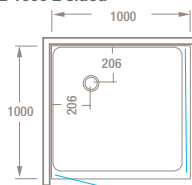

NEW
HANDLE

Rhine 2 Sided

Rhine Acrylic Shower

2 & 3 Sided

RHINE DOORS

- Made in New Zealand.
- 6mm safety glass to New Zealand standards.
- 1830mm high door and returns.
- White powder coated frames.
- Splash safe full length door seal.
- **New 275mm Slimline handle.**
- Chrome 'D' handle option, at extra charge.
- Pivot Door.
- All frames, except where specified, are reversible to allow for flexible installation.
- Tapware and accessories not included.

NB. Warranty void if recommended glue and sealant not used.

SPECIFICATIONS

RHINE 1000 2 sided

Shower height: 1885mm
Door radius: 760mm
Sill height: 55mm
Low Profile Tray

RHINE 915 2 sided

Shower height: 1920mm
Door radius: 665mm
Sill height: 90mm
High Profile Tray
Low Profile Option Available

RHINE 820 2 sided

Shower height: 1920mm
Door radius: 565mm
Sill height: 90mm
High Profile Tray
Low Profile Option Available

RHINE 900DRx750 2 sided A

Shower height: 1885mm
Door radius: 650mm
Sill height: 55mm
Low Profile Tray
Non reversible tray

RHINE 904 3 sided

Shower height: 1920mm
Door radius: 685mm
Sill height: 90mm
High Profile Tray
Low Profile Option Available
NB: Moulding cannot be on back wall

RHINE 810 3 sided

Shower height: 1885mm
Door radius: 585mm
Sill height: 55mm
Low Profile Tray
NB: Moulding cannot be on back wall