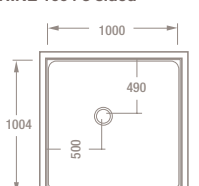

NB. Warranty void if recommended glue and sealant not used.

SPECIFICATIONS

RHINE 1000 2 sided

Shower height: 1885mm
Door radius: 760mm
Sill height: 55mm
Low Profile Tray

RHINE 915 2 sided

Shower height: 1920mm
Door radius: 665mm
Sill height: 90mm
High Profile Tray
Low Profile Option Available

RHINE 820 2 sided

Shower height: 1920mm
Door radius: 565mm
Sill height: 90mm
High Profile Tray
Low Profile Option Available

RHINE 900DRx750 2 sided A

Shower height: 1885mm
Door radius: 650mm
Sill height: 55mm
Low Profile Tray
Non reversible tray

RHINE 900DRx750 2 sided B

Shower height: 1885mm
Door radius: 650mm
Sill height: 55mm
Low Profile Tray
Non reversible

RHINE 750DRx900 2 sided A

Shower height: 1885mm
Door radius: 555mm
Sill height: 55mm
Low Profile Tray
Non reversible

RHINE 750DRx900 2 sided B

Shower height: 1885mm
Door radius: 555mm
Sill height: 55mm
Low Profile Tray
Non reversible

RHINE 1004 3 sided

Shower height: 1890mm
Door radius: 760mm
Sill height: 60mm
Low Profile Tray
NB: Moulding cannot be on back wall