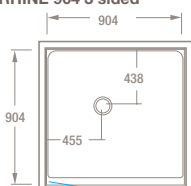

RHINE 820 2 sided

Shower height: 1920mm
Door radius: 565mm
Sill height: 90mm
High Profile Tray
Low Profile Option Available

RHINE 900DRx750 2 sided A

Shower height: 1885mm
Door radius: 650mm
Sill height: 55mm
Low Profile Tray
Non reversible tray

RHINE 900DRx750 2 sided B

Shower height: 1885mm
Door radius: 650mm
Sill height: 55mm
Low Profile Tray
Non reversible

RHINE 750DRx900 2 sided A

Shower height: 1885mm
Door radius: 555mm
Sill height: 55mm
Low Profile Tray
Non reversible

RHINE 750DRx900 2 sided B

Shower height: 1885mm
Door radius: 555mm
Sill height: 55mm
Low Profile Tray
Non reversible

RHINE 1004 3 sided

Shower height: 1890mm
Door radius: 760mm
Sill height: 60mm
Low Profile Tray
NB: Moulding cannot be on back wall

RHINE 904 3 sided

Shower height: 1920mm
Door radius: 685mm
Sill height: 90mm
High Profile Tray
Low Profile Option Available
NB: Moulding cannot be on back wall

RHINE 810 3 sided

Shower height: 1885mm
Door radius: 585mm
Sill height: 55mm
Low Profile Tray
NB: Moulding cannot be on back wall