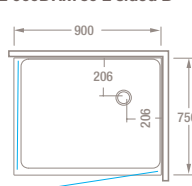

NB. Warranty void if recommended glue and sealant not used.

SPECIFICATIONS

RHINE 1000 2 sided

Shower height: 1885mm
Door radius: 760mm
Sill height: 55mm
Low Profile Tray

RHINE 915 2 sided

Shower height: 1920mm
Door radius: 665mm
Sill height: 90mm
High Profile Tray
Low Profile Option Available

RHINE 820 2 sided

Shower height: 1920mm
Door radius: 565mm
Sill height: 90mm
High Profile Tray
Low Profile Option Available

RHINE 900DRx750 2 sided A

Shower height: 1885mm
Door radius: 650mm
Sill height: 55mm
Low Profile Tray
Non reversible tray

RHINE 900DRx750 2 sided B

Shower height: 1885mm
Door radius: 650mm
Sill height: 55mm
Low Profile Tray
Non reversible

RHINE 750DRx900 2 sided A

Shower height: 1885mm
Door radius: 555mm
Sill height: 55mm
Low Profile Tray
Non reversible

RHINE 750DRx900 2 sided B

Shower height: 1885mm
Door radius: 555mm
Sill height: 55mm
Low Profile Tray
Non reversible

RHINE 1004 3 sided

Shower height: 1890mm
Door radius: 760mm
Sill height: 60mm
Low Profile Tray
NB: Moulding cannot be on back wall