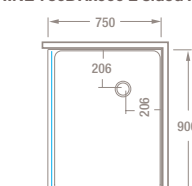

NB. Warranty void if recommended glue and sealant not used.

SPECIFICATIONS

RHINE 1000 2 sided

Shower height: 1885mm
Door radius: 760mm
Sill height: 55mm
Low Profile Tray

RHINE 915 2 sided

Shower height: 1920mm
Door radius: 665mm
Sill height: 90mm
High Profile Tray
Low Profile Option Available

RHINE 820 2 sided

Shower height: 1920mm
Door radius: 565mm
Sill height: 90mm
High Profile Tray
Low Profile Option Available

RHINE 900DRx750 2 sided A

Shower height: 1885mm
Door radius: 650mm
Sill height: 55mm
Low Profile Tray
Non reversible tray

RHINE 900DRx750 2 sided B

Shower height: 1885mm
Door radius: 650mm
Sill height: 55mm
Low Profile Tray
Non reversible

RHINE 750DRx900 2 sided A

Shower height: 1885mm
Door radius: 555mm
Sill height: 55mm
Low Profile Tray
Non reversible

RHINE 750DRx900 2 sided B

Shower height: 1885mm
Door radius: 555mm
Sill height: 55mm
Low Profile Tray
Non reversible

RHINE 1004 3 sided

Shower height: 1890mm
Door radius: 760mm
Sill height: 60mm
Low Profile Tray
NB: Moulding cannot be on back wall