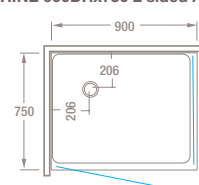

NEW
HANDLE

Rhine 2 Sided

Rhine Acrylic Shower

2 & 3 Sided

RHINE DOORS

- Made in New Zealand.
- 6mm safety glass to New Zealand standards.
- 1830mm high door and returns.
- White powder coated frames.
- Splash safe full length door seal.
- **New 275mm Slimline handle.**
- Chrome 'D' handle option, at extra charge.
- Pivot Door.
- All frames, except where specified, are reversible to allow for flexible installation.
- Tapware and accessories not included.

NB. Warranty void if recommended glue and sealant not used.

SPECIFICATIONS

RHINE 1000 2 sided

Shower height: 1885mm
Door radius: 760mm
Sill height: 55mm
Low Profile Tray

RHINE 915 2 sided

Shower height: 1920mm
Door radius: 665mm
Sill height: 90mm
High Profile Tray
Low Profile Option Available

RHINE 820 2 sided

Shower height: 1920mm
Door radius: 565mm
Sill height: 90mm
High Profile Tray
Low Profile Option Available

RHINE 900DRx750 2 sided A

Shower height: 1885mm
Door radius: 650mm
Sill height: 55mm
Low Profile Tray
Non reversible tray

RHINE 900DRx750 2 sided B

Shower height: 1885mm
Door radius: 650mm
Sill height: 55mm
Low Profile Tray
Non reversible

RHINE 750DRx900 2 sided A

Shower height: 1885mm
Door radius: 555mm
Sill height: 55mm
Low Profile Tray
Non reversible