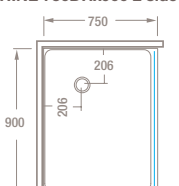

NB. Warranty void if recommended glue and sealant not used.

SPECIFICATIONS

RHINE 1000 2 sided

Shower height: 1885mm
Door radius: 760mm
Sill height: 55mm
Low Profile Tray

RHINE 915 2 sided

Shower height: 1920mm
Door radius: 665mm
Sill height: 90mm
High Profile Tray
Low Profile Option Available

RHINE 820 2 sided

Shower height: 1920mm
Door radius: 565mm
Sill height: 90mm
High Profile Tray
Low Profile Option Available

RHINE 900DRx750 2 sided A

Shower height: 1885mm
Door radius: 650mm
Sill height: 55mm
Low Profile Tray
Non reversible tray

RHINE 900DRx750 2 sided B

Shower height: 1885mm
Door radius: 650mm
Sill height: 55mm
Low Profile Tray
Non reversible

RHINE 750DRx900 2 sided A

Shower height: 1885mm
Door radius: 555mm
Sill height: 55mm
Low Profile Tray
Non reversible

RHINE 750DRx900 2 sided B

Shower height: 1885mm
Door radius: 555mm
Sill height: 55mm
Low Profile Tray
Non reversible

RHINE 1004 3 sided

Shower height: 1890mm
Door radius: 760mm
Sill height: 60mm
Low Profile Tray
NB: Moulding cannot be on back wall