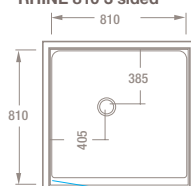

RHINE 820 2 sided

Shower height: 1920mm
Door radius: 565mm
Sill height: 90mm
High Profile Tray
Low Profile Option Available

RHINE 900DRx750 2 sided A

Shower height: 1885mm
Door radius: 650mm
Sill height: 55mm
Low Profile Tray
Non reversible tray

RHINE 900DRx750 2 sided B

Shower height: 1885mm
Door radius: 650mm
Sill height: 55mm
Low Profile Tray
Non reversible

RHINE 750DRx900 2 sided A

Shower height: 1885mm
Door radius: 555mm
Sill height: 55mm
Low Profile Tray
Non reversible

RHINE 750DRx900 2 sided B

Shower height: 1885mm
Door radius: 555mm
Sill height: 55mm
Low Profile Tray
Non reversible

RHINE 1004 3 sided

Shower height: 1890mm
Door radius: 760mm
Sill height: 60mm
Low Profile Tray
NB: Moulding cannot be on back wall

RHINE 904 3 sided

Shower height: 1920mm
Door radius: 685mm
Sill height: 90mm
High Profile Tray
Low Profile Option Available
NB: Moulding cannot be on back wall

RHINE 810 3 sided

Shower height: 1885mm
Door radius: 585mm
Sill height: 55mm
Low Profile Tray
NB: Moulding cannot be on back wall