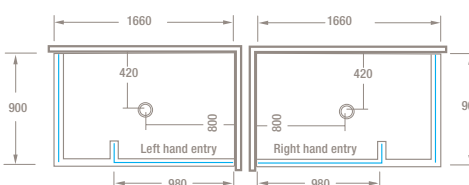

### DEVON WALK-IN TILE SHOWER

- Made in New Zealand.
- 10mm safety glass to New Zealand standards.
- 1950mm high glass panels.
- Wet area shower.
- Standard with straight edged glass.
- Standard with 60x60mm sill.
- Please be sure to state left or right hand entry when ordering your walk-in shower.
- Select from one of our pre-sized designs or order a shower to your own custom requirements.  
*Refer to page 77-78 for details.*
- Sealant pack included.
- Tapware, tiles, waterproofing, waste, glass shelf and accessories not included.

- Waste not included.  
*Refer to page 80 for suitable wastes.*
- No time wasted waiting for sand and cement screed to dry.
- Simplifies the resource consent process.
- No need for expensive structural floor changes.
- Manufactured from light weight rigid polyurethane.
- The Newline ProFinish™ rigid polyurethane shower tray will hold its form and shape for 20 years if protected from moisture by an approved waterproofing membrane which has been applied by an approved waterproofing applicator.
- Acoustically superior to sand and cement.
- All dimensions from lined wall to outer edges of ProFinish™ Tray nominal.
- Tile thickness will affect overall height and depth of shower.
- Refer to product information details on *page 56-78*
- Custom options available.  
*Refer to page 77-78 for details.*
- Supplied with glue pack to fix ProFinish™ Tray  
*NB Warranty void if recommended glue and sealant not used. Refer to page 75.*

### SPECIFICATIONS

DEVON Walk-In Tile 1600x900 3-Wall

DEVON Walk-In Tile 1700x900 3-Wall

DEVON Walk-In Tile 1800x900 3-Wall

DEVON Walk-In Tile 1660x900 2-Wall

DEVON Walk-In Tile 1760x900 2-Wall

DEVON Walk-In Tile 1860x900 2-Wall

Shower height: 2010mm  
(plus tile thickness)

Sill height: 60mm

Sill width: 60mm

**NEWLINE**