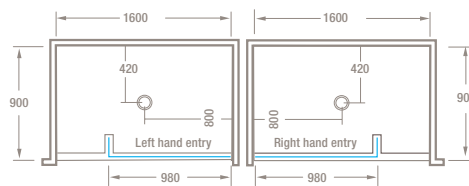

### DEVON WALK-IN TILE SHOWER

- Made in New Zealand.
- 10mm safety glass to New Zealand standards.
- 1950mm high glass panels.
- Wet area shower.
- Standard with straight edged glass.
- Standard with 60x60mm sill.
- Please be sure to state left or right hand entry when ordering your walk-in shower.
- Select from one of our pre-sized designs or order a shower to your own custom requirements.  
*Refer to page 77-78 for details.*
- Sealant pack included.
- Tapware, tiles, waterproofing, waste, glass shelf and accessories not included.

### NEWLINE PROFINISH™ TILE TRAY

- Made in New Zealand.
- ProFinish™ tray simply glues to the floor.  
*(NB. Tray must be installed on a clean, flat even surface)*
- Guaranteed continuous slope to waste.
- Flexible waste position. *Refer to page 57.*

### SPECIFICATIONS

DEVON Walk-In Tile 1600x900 3-Wall

DEVON Walk-In Tile 1700x900 3-Wall

DEVON Walk-In Tile 1800x900 3-Wall

DEVON Walk-In Tile 1660x900 2-Wall

DEVON Walk-In Tile 1760x900 2-Wall

DEVON Walk-In Tile 1860x900 2-Wall

Shower height: 2010mm  
(plus tile thickness)

Sill height: 60mm

Sill width: 60mm

**NEWLINE**