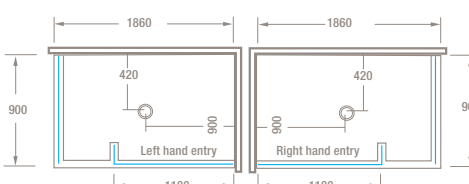

### DEVON WALK-IN TILE SHOWER

- Made in New Zealand.
- 10mm safety glass to New Zealand standards.
- 1950mm high glass panels.
- Wet area shower.
- Standard with straight edged glass.
- Standard with 60x60mm sill.
- Please be sure to state left or right hand entry when ordering your walk-in shower.
- Select from one of our pre-sized designs or order a shower to your own custom requirements.  
*Refer to page 77-78 for details.*
- Sealant pack included.
- Tapware, tiles, waterproofing, waste, glass shelf and accessories not included.

- Waste not included.  
*Refer to page 80 for suitable wastes.*
- No time wasted waiting for sand and cement screed to dry.
- Simplifies the resource consent process.
- No need for expensive structural floor changes.
- Manufactured from light weight rigid polyurethane.
- The Newline ProFinish™ rigid polyurethane shower tray will hold its form and shape for 20 years if protected from moisture by an approved waterproofing membrane which has been applied by an approved waterproofing applicator.
- Acoustically superior to sand and cement.
- All dimensions from lined wall to outer edges of ProFinish™ Tray nominal.
- Tile thickness will affect overall height and depth of shower.
- Refer to product information details on *page 56-78*
- Custom options available.  
*Refer to page 77-78 for details.*
- Supplied with glue pack to fix ProFinish™ Tray  
*NB Warranty void if recommended glue and sealant not used. Refer to page 75.*

### SPECIFICATIONS

DEVON Walk-In Tile 1600x900 3-Wall

DEVON Walk-In Tile 1700x900 3-Wall

DEVON Walk-In Tile 1800x900 3-Wall

DEVON Walk-In Tile 1660x900 2-Wall

DEVON Walk-In Tile 1760x900 2-Wall

DEVON Walk-In Tile 1860x900 2-Wall

Shower height: 2010mm  
(plus tile thickness)

Sill height: 60mm

Sill width: 60mm

**NEWLINE**