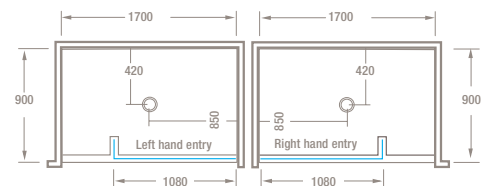

### DEVON WALK-IN TILE SHOWER

- Made in New Zealand.
- 10mm safety glass to New Zealand standards.
- 1950mm high glass panels.
- Wet area shower.
- Standard with straight edged glass.
- Standard with 60x60mm sill.
- Please be sure to state left or right hand entry when ordering your walk-in shower.
- Select from one of our pre-sized designs or order a shower to your own custom requirements.  
*Refer to page 77-78 for details.*
- Sealant pack included.
- Tapware, tiles, waterproofing, waste, glass shelf and accessories not included.

### NEWLINE PROFINISH™ TILE TRAY

- Made in New Zealand.
- ProFinish™ tray simply glues to the floor.  
*(NB. Tray must be installed on a clean, flat even surface)*
- Guaranteed continuous slope to waste.
- Flexible waste position. *Refer to page 57.*

### SPECIFICATIONS

DEVON Walk-In Tile 1600x900 3-Wall

DEVON Walk-In Tile 1700x900 3-Wall

DEVON Walk-In Tile 1800x900 3-Wall

DEVON Walk-In Tile 1660x900 2-Wall

DEVON Walk-In Tile 1760x900 2-Wall

DEVON Walk-In Tile 1860x900 2-Wall

Shower height: 2010mm  
(plus tile thickness)

Sill height: 60mm

Sill width: 60mm

**NEWLINE**