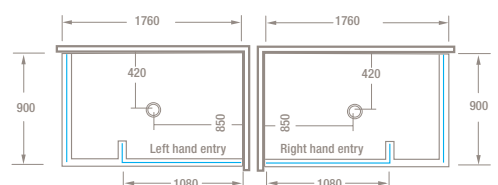

### DEVON WALK-IN TILE SHOWER

- Made in New Zealand.
- 10mm safety glass to New Zealand standards.
- 1950mm high glass panels.
- Wet area shower.
- Standard with straight edged glass.
- Standard with 60x60mm sill.
- Please be sure to state left or right hand entry when ordering your walk-in shower.
- Select from one of our pre-sized designs or order a shower to your own custom requirements.  
*Refer to page 77-78 for details.*
- Sealant pack included.
- Tapware, tiles, waterproofing, waste, glass shelf and accessories not included.

- Waste not included.  
*Refer to page 80 for suitable wastes.*
- No time wasted waiting for sand and cement screed to dry.
- Simplifies the resource consent process.
- No need for expensive structural floor changes.
- Manufactured from light weight rigid polyurethane.
- The Newline ProFinish™ rigid polyurethane shower tray will hold its form and shape for 20 years if protected from moisture by an approved waterproofing membrane which has been applied by an approved waterproofing applicator.
- Acoustically superior to sand and cement.
- All dimensions from lined wall to outer edges of ProFinish™ Tray nominal.
- Tile thickness will affect overall height and depth of shower.
- Refer to product information details on *page 56-78*
- Custom options available.  
*Refer to page 77-78 for details.*
- Supplied with glue pack to fix ProFinish™ Tray  
*NB Warranty void if recommended glue and sealant not used. Refer to page 75.*

### SPECIFICATIONS

DEVON Walk-In Tile 1600x900 3-Wall

DEVON Walk-In Tile 1700x900 3-Wall

DEVON Walk-In Tile 1800x900 3-Wall

DEVON Walk-In Tile 1660x900 2-Wall

DEVON Walk-In Tile 1760x900 2-Wall

DEVON Walk-In Tile 1860x900 2-Wall

Shower height: 2010mm  
(plus tile thickness)

Sill height: 60mm

Sill width: 60mm

**NEWLINE**