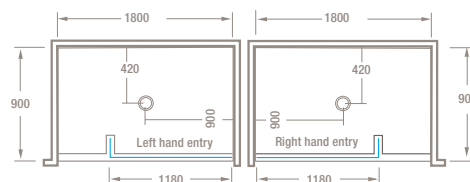

### DEVON WALK-IN TILE SHOWER

- Made in New Zealand.
- 10mm safety glass to New Zealand standards.
- 1950mm high glass panels.
- Wet area shower.
- Standard with straight edged glass.
- Standard with 60x60mm sill.
- Please be sure to state left or right hand entry when ordering your walk-in shower.
- Select from one of our pre-sized designs or order a shower to your own custom requirements.  
*Refer to page 77-78 for details.*
- Sealant pack included.
- Tapware, tiles, waterproofing, waste, glass shelf and accessories not included.

- Waste not included.  
*Refer to page 80 for suitable wastes.*
- No time wasted waiting for sand and cement screed to dry.
- Simplifies the resource consent process.
- No need for expensive structural floor changes.
- Manufactured from light weight rigid polyurethane.
- The Newline ProFinish™ rigid polyurethane shower tray will hold its form and shape for 20 years if protected from moisture by an approved waterproofing membrane which has been applied by an approved waterproofing applicator.
- Acoustically superior to sand and cement.
- All dimensions from lined wall to outer edges of ProFinish™ Tray nominal.
- Tile thickness will affect overall height and depth of shower.
- Refer to product information details on *page 56-78*
- Custom options available.  
*Refer to page 77-78 for details.*
- Supplied with glue pack to fix ProFinish™ Tray  
*NB Warranty void if recommended glue and sealant not used. Refer to page 75.*

### SPECIFICATIONS

DEVON Walk-In Tile 1600x900 3-Wall

DEVON Walk-In Tile 1700x900 3-Wall

DEVON Walk-In Tile 1800x900 3-Wall

DEVON Walk-In Tile 1660x900 2-Wall

DEVON Walk-In Tile 1760x900 2-Wall

DEVON Walk-In Tile 1860x900 2-Wall

Shower height: 2010mm  
(plus tile thickness)

Sill height: 60mm

Sill width: 60mm

**NEWLINE**