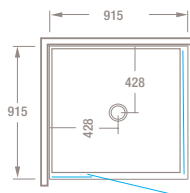

TRENT Tile 1000 2 sided
Door radius: 530mm

TRENT Tile 915 2 sided
Door radius: 530mm

TRENT Tile 820 2 sided
Door radius: 530mm

TRENT Tile 1200DRx915
2 sided A
Door radius: 530mm

Non reversible

TRENT Tile 1200DRx915
2 sided B
Door radius: 530mm

Non reversible

TRENT Tile 915DRx1200
2 sided A
Door radius: 530mm

Non reversible

TRENT Tile 915DRx1200
2 sided B
Door radius: 530mm

Non reversible

TRENT Tile 1200x1000
3 sided
Door radius: 530mm

TRENT Tile 1000 3 sided
Door radius: 530mm

TRENT Tile 910 3 sided
Door radius: 530mm

TRENT Tile 1055 Neo Angle
Door radius: 635mm

TRENT Tile 955 Neo Angle
Door radius: 550mm

TRENT Tile 905 Neo Angle
Door radius: 550mm

Shower height: 1960mm
(plus tile thickness)

Sill height: 60mm

Sill width: 60mm

NEWLINE