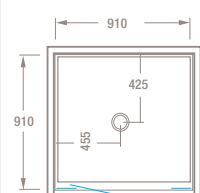

TRENT Tile 1000 2 sided
Door radius: 530mm

TRENT Tile 915 2 sided
Door radius: 530mm

TRENT Tile 820 2 sided
Door radius: 530mm

TRENT Tile 1200DRx915
2 sided A
Door radius: 530mm

Non reversible

TRENT Tile 1200DRx915
2 sided B
Door radius: 530mm

Non reversible

TRENT Tile 915DRx1200
2 sided A
Door radius: 530mm

Non reversible

TRENT Tile 915DRx1200
2 sided B
Door radius: 530mm

Non reversible

TRENT Tile 1200x1000
3 sided
Door radius: 530mm

TRENT Tile 1000 3 sided
Door radius: 530mm

TRENT Tile 910 3 sided
Door radius: 530mm

TRENT Tile 1055 Neo Angle
Door radius: 635mm

TRENT Tile 955 Neo Angle
Door radius: 550mm

TRENT Tile 905 Neo Angle
Door radius: 550mm

Shower height: 1960mm
(plus tile thickness)

Sill height: 60mm

Sill width: 60mm

NEWLINE