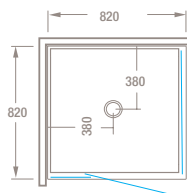

NEWLINE PROFINISH™ TILE TRAY

- Made in New Zealand.
- ProFinish™ tray simply glues to the floor.
(NB. Tray must be installed on a clean, flat even surface)
- Guaranteed continuous slope to waste.

SPECIFICATIONS

TRENT Tile 1000 2 sided
Door radius: 530mm

TRENT Tile 915 2 sided
Door radius: 530mm

TRENT Tile 820 2 sided
Door radius: 530mm

TRENT Tile 1200DRx915
2 sided A
Door radius: 530mm

Non reversible

TRENT Tile 1200DRx915
2 sided B
Door radius: 530mm

Non reversible

TRENT Tile 915DRx1200
2 sided A
Door radius: 530mm

Non reversible

TRENT Tile 915DRx1200
2 sided B
Door radius: 530mm

Non reversible

TRENT Tile 1200x1000
3 sided
Door radius: 530mm

TRENT Tile 1000 3 sided
Door radius: 530mm

TRENT Tile 910 3 sided
Door radius: 530mm

TRENT Tile 1055 Neo Angle
Door radius: 635mm

TRENT Tile 955 Neo Angle
Door radius: 550mm

TRENT Tile 905 Neo Angle
Door radius: 550mm

Shower height: 1960mm
(plus tile thickness)