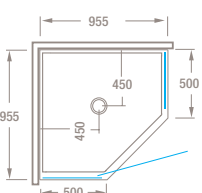

TRENT Tile 1000 2 sided
Door radius: 530mm

TRENT Tile 915 2 sided
Door radius: 530mm

TRENT Tile 820 2 sided
Door radius: 530mm

TRENT Tile 1200DRx915
2 sided A
Door radius: 530mm

Non reversible

TRENT Tile 1200DRx915
2 sided B
Door radius: 530mm

Non reversible

TRENT Tile 915DRx1200
2 sided A
Door radius: 530mm

Non reversible

TRENT Tile 915DRx1200
2 sided B
Door radius: 530mm

Non reversible

TRENT Tile 1200x1000
3 sided
Door radius: 530mm

TRENT Tile 1000 3 sided
Door radius: 530mm

TRENT Tile 910 3 sided
Door radius: 530mm

TRENT Tile 1055 Neo Angle
Door radius: 635mm

TRENT Tile 955 Neo Angle
Door radius: 550mm

TRENT Tile 905 Neo Angle
Door radius: 550mm

Shower height: 1960mm
(plus tile thickness)

Sill height: 60mm

Sill width: 60mm

NEWLINE