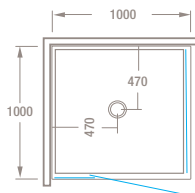

- Flexible waste position.
- Waste not included.
- No time wasted waiting for sand and cement screed to dry.
- Simplifies the resource consent process.
- No need for expensive structural floor changes.
- Manufactured from light weight rigid polyurethane.
- The Newline ProFinish™ rigid polyurethane shower tray will hold its form and shape for 20 years if protected from moisture by an approved waterproofing membrane which has been applied by an approved waterproofing applicator.
- Acoustically superior to sand and cement.
- All dimensions from lined wall to outer edges of ProFinish™ Tray nominal.
- Tile thickness will affect overall height and depth of shower.
- Custom options available.
- Supplied with glue pack to fix ProFinish™ Tray
  NB Warranty void if recommended glue and sealant not used.

NEWLINE PROFINISH™ TILE TRAY

- Made in New Zealand.
- ProFinish™ tray simply glues to the floor.
  (NB. Tray must be installed on a clean, flat even surface)
- Guaranteed continuous slope to waste.

SPECIFICATIONS

TRENT Tile 1000 2 sided
Door radius: 530mm