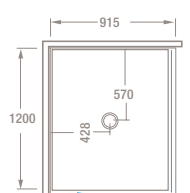

TRENT Tile 1000 2 sided
Door radius: 530mm

TRENT Tile 915 2 sided
Door radius: 530mm

TRENT Tile 820 2 sided
Door radius: 530mm

TRENT Tile 1200DRx915
2 sided A
Door radius: 530mm

Non reversible

TRENT Tile 1200DRx915
2 sided B
Door radius: 530mm

Non reversible

TRENT Tile 915DRx1200
2 sided A
Door radius: 530mm

Non reversible

TRENT Tile 915DRx1200
2 sided B
Door radius: 530mm

Non reversible

TRENT Tile 1200x1000
3 sided
Door radius: 530mm

TRENT Tile 1000 3 sided
Door radius: 530mm

TRENT Tile 910 3 sided
Door radius: 530mm

TRENT Tile 1055 Neo Angle
Door radius: 635mm

TRENT Tile 955 Neo Angle
Door radius: 550mm

TRENT Tile 905 Neo Angle
Door radius: 550mm

Shower height: 1960mm
(plus tile thickness)

Sill height: 60mm

Sill width: 60mm

NEWLINE