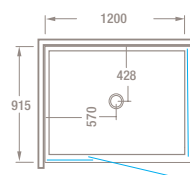

TRENT Tile 1000 2 sided
Door radius: 530mm

TRENT Tile 915 2 sided
Door radius: 530mm

TRENT Tile 820 2 sided
Door radius: 530mm

TRENT Tile 1200DRx915
2 sided A
Door radius: 530mm

Non reversible

TRENT Tile 1200DRx915
2 sided B
Door radius: 530mm

Non reversible

TRENT Tile 915DRx1200
2 sided A
Door radius: 530mm

Non reversible

TRENT Tile 915DRx1200
2 sided B
Door radius: 530mm

Non reversible

TRENT Tile 1200x1000
3 sided
Door radius: 530mm

TRENT Tile 1000 3 sided
Door radius: 530mm

TRENT Tile 910 3 sided
Door radius: 530mm

TRENT Tile 1055 Neo Angle
Door radius: 635mm

TRENT Tile 955 Neo Angle
Door radius: 550mm

TRENT Tile 905 Neo Angle
Door radius: 550mm

Shower height: 1960mm
(plus tile thickness)

Sill height: 60mm

Sill width: 60mm

NEWLINE