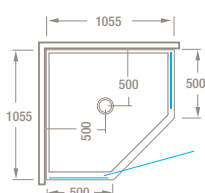

TRENT Tile 1000 2 sided
Door radius: 530mm

TRENT Tile 915 2 sided
Door radius: 530mm

TRENT Tile 820 2 sided
Door radius: 530mm

TRENT Tile 1200DRx915
2 sided A
Door radius: 530mm

Non reversible

TRENT Tile 1200DRx915
2 sided B
Door radius: 530mm

Non reversible

TRENT Tile 915DRx1200
2 sided A
Door radius: 530mm

Non reversible

TRENT Tile 915DRx1200
2 sided B
Door radius: 530mm

Non reversible

TRENT Tile 1200x1000
3 sided
Door radius: 530mm

TRENT Tile 1000 3 sided
Door radius: 530mm

TRENT Tile 910 3 sided
Door radius: 530mm

TRENT Tile 1055 Neo Angle
Door radius: 635mm

TRENT Tile 955 Neo Angle
Door radius: 550mm

TRENT Tile 905 Neo Angle
Door radius: 550mm

Shower height: 1960mm
(plus tile thickness)

Sill height: 60mm

Sill width: 60mm

NEWLINE