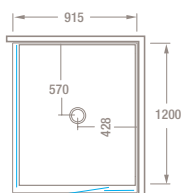

TRENT Tile 1000 2 sided
Door radius: 530mm

TRENT Tile 915 2 sided
Door radius: 530mm

TRENT Tile 820 2 sided
Door radius: 530mm

TRENT Tile 1200DRx915
2 sided A
Door radius: 530mm

Non reversible

TRENT Tile 1200DRx915
2 sided B
Door radius: 530mm

Non reversible

TRENT Tile 915DRx1200
2 sided A
Door radius: 530mm

Non reversible

TRENT Tile 915DRx1200
2 sided B
Door radius: 530mm

Non reversible

TRENT Tile 1200x1000
3 sided
Door radius: 530mm

TRENT Tile 1000 3 sided
Door radius: 530mm

TRENT Tile 910 3 sided
Door radius: 530mm

TRENT Tile 1055 Neo Angle
Door radius: 635mm

TRENT Tile 955 Neo Angle
Door radius: 550mm

TRENT Tile 905 Neo Angle
Door radius: 550mm

Shower height: 1960mm
(plus tile thickness)

Sill height: 60mm

Sill width: 60mm

NEWLINE