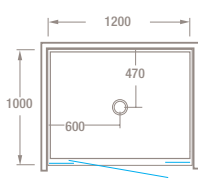

TRENT Tile 1000 2 sided
Door radius: 530mm

TRENT Tile 915 2 sided
Door radius: 530mm

TRENT Tile 820 2 sided
Door radius: 530mm

TRENT Tile 1200DRx915
2 sided A
Door radius: 530mm

Non reversible

TRENT Tile 1200DRx915
2 sided B
Door radius: 530mm

Non reversible

TRENT Tile 915DRx1200
2 sided A
Door radius: 530mm

Non reversible

TRENT Tile 915DRx1200
2 sided B
Door radius: 530mm

Non reversible

TRENT Tile 1200x1000
3 sided
Door radius: 530mm

TRENT Tile 1000 3 sided
Door radius: 530mm

TRENT Tile 910 3 sided
Door radius: 530mm

TRENT Tile 1055 Neo Angle
Door radius: 635mm

TRENT Tile 955 Neo Angle
Door radius: 550mm

TRENT Tile 905 Neo Angle
Door radius: 550mm

Shower height: 1960mm
(plus tile thickness)

Sill height: 60mm

Sill width: 60mm

NEWLINE