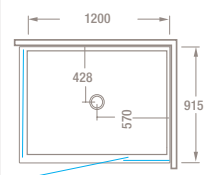

TRENT Tile 1000 2 sided
Door radius: 530mm

TRENT Tile 915 2 sided
Door radius: 530mm

TRENT Tile 820 2 sided
Door radius: 530mm

TRENT Tile 1200DRx915
2 sided A
Door radius: 530mm

Non reversible

TRENT Tile 1200DRx915
2 sided B
Door radius: 530mm

Non reversible

TRENT Tile 915DRx1200
2 sided A
Door radius: 530mm

Non reversible

TRENT Tile 915DRx1200
2 sided B
Door radius: 530mm

Non reversible

TRENT Tile 1200x1000
3 sided
Door radius: 530mm

TRENT Tile 1000 3 sided
Door radius: 530mm

TRENT Tile 910 3 sided
Door radius: 530mm

TRENT Tile 1055 Neo Angle
Door radius: 635mm

TRENT Tile 955 Neo Angle
Door radius: 550mm

TRENT Tile 905 Neo Angle
Door radius: 550mm

Shower height: 1960mm
(plus tile thickness)

Sill height: 60mm

Sill width: 60mm

NEWLINE