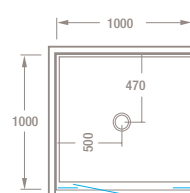

TRENT Tile 1000 2 sided
Door radius: 530mm

TRENT Tile 915 2 sided
Door radius: 530mm

TRENT Tile 820 2 sided
Door radius: 530mm

TRENT Tile 1200DRx915
2 sided A
Door radius: 530mm

Non reversible

TRENT Tile 1200DRx915
2 sided B
Door radius: 530mm

Non reversible

TRENT Tile 915DRx1200
2 sided A
Door radius: 530mm

Non reversible

TRENT Tile 915DRx1200
2 sided B
Door radius: 530mm

Non reversible

TRENT Tile 1200x1000
3 sided
Door radius: 530mm

TRENT Tile 1000 3 sided
Door radius: 530mm

TRENT Tile 910 3 sided
Door radius: 530mm

TRENT Tile 1055 Neo Angle
Door radius: 635mm

TRENT Tile 955 Neo Angle
Door radius: 550mm

TRENT Tile 905 Neo Angle
Door radius: 550mm

Shower height: 1960mm
(plus tile thickness)

Sill height: 60mm

Sill width: 60mm

NEWLINE