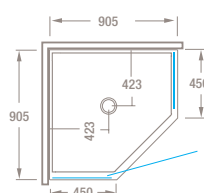

TRENT Tile 1000 2 sided
Door radius: 530mm

TRENT Tile 915 2 sided
Door radius: 530mm

TRENT Tile 820 2 sided
Door radius: 530mm

TRENT Tile 1200DRx915
2 sided A
Door radius: 530mm

Non reversible

TRENT Tile 1200DRx915
2 sided B
Door radius: 530mm

Non reversible

TRENT Tile 915DRx1200
2 sided A
Door radius: 530mm

Non reversible

TRENT Tile 915DRx1200
2 sided B
Door radius: 530mm

Non reversible

TRENT Tile 1200x1000
3 sided
Door radius: 530mm

TRENT Tile 1000 3 sided
Door radius: 530mm

TRENT Tile 910 3 sided
Door radius: 530mm

TRENT Tile 1055 Neo Angle
Door radius: 635mm

TRENT Tile 955 Neo Angle
Door radius: 550mm

TRENT Tile 905 Neo Angle
Door radius: 550mm

Shower height: 1960mm
(plus tile thickness)

Sill height: 60mm

Sill width: 60mm

NEWLINE